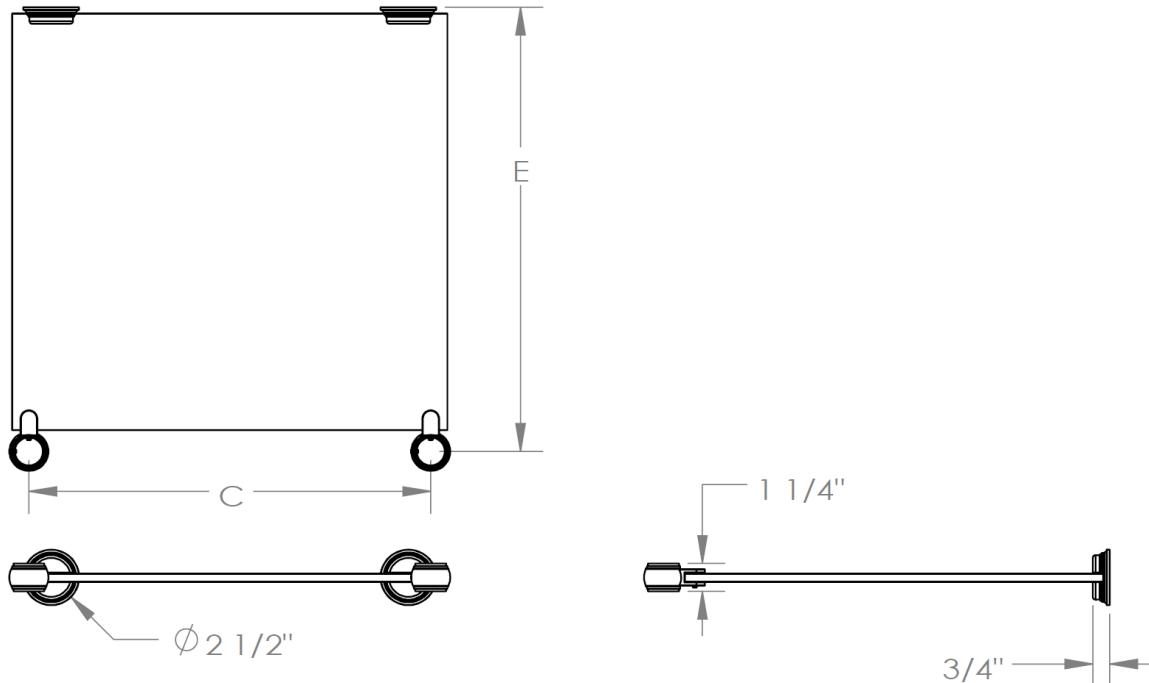

CON__-VT-0.8

Tempered Glass Shelf - Venetian/ Reeded

Model No.	A	B	Glass Size
CON24-VT-0.8 (for 24" console)	18"	19"	17 3/4" X 19 1/2" X 3/8"
CON30-VT-0.8 (for 30" console)	25 1/2"	20"	18 3/4" X 27" X 3/8"
CON36-VT-0.8 (for 36" console)	31 1/2"	20"	18 3/4" X 33" X 3/8"